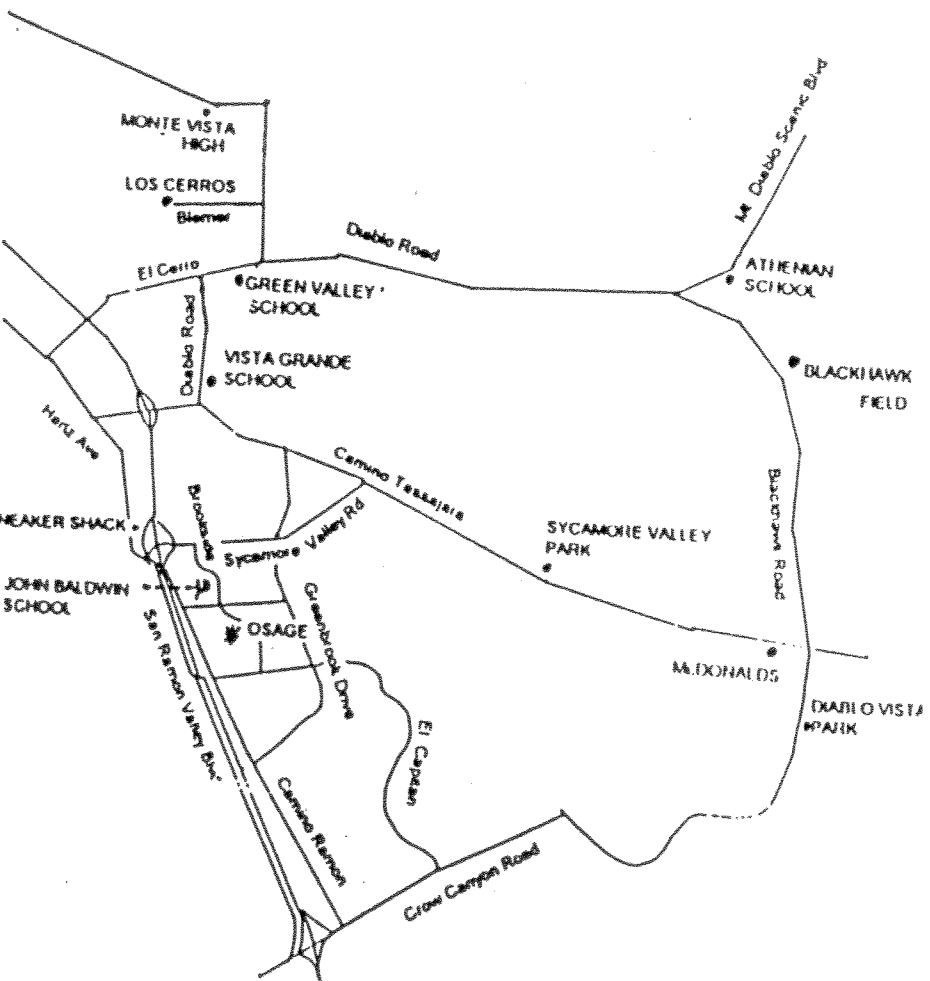

MUSTANG SOCCER FIELDS

GREEN VALLEY SCHOOL
 Neighborhood Noise Ordinance in effect until 9:00 AM

Park on field side of street, respect neighboring homes.

SYCAMORE PARK

Please use Park & School Parking
 Do Not use Church parking on Sundays

DIABLO VISTA PARK

Parking in Red Zones will be ticketed.

OSAGE PARK

No parking on Brookside Dr., Red Zones will be ticketed.