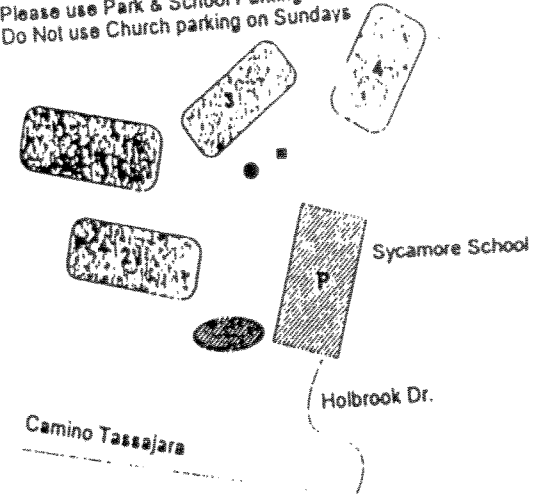

MUSTANG SOCCER FIELDS

GREEN VALLEY SCHOOL
 Neighborhood Noise Ordinance in effect until 9:00 AM

Park on field side of street, respect neighboring homes.

SYCAMORE PARK

Please use Park & School Parking
 Do Not use Church parking on Sundays

DIABLO VISTA PARK

Parking in Red Zones will be ticketed.

OSAGE PARK

No parking on Brookside Dr., Red Zones will be ticketed.