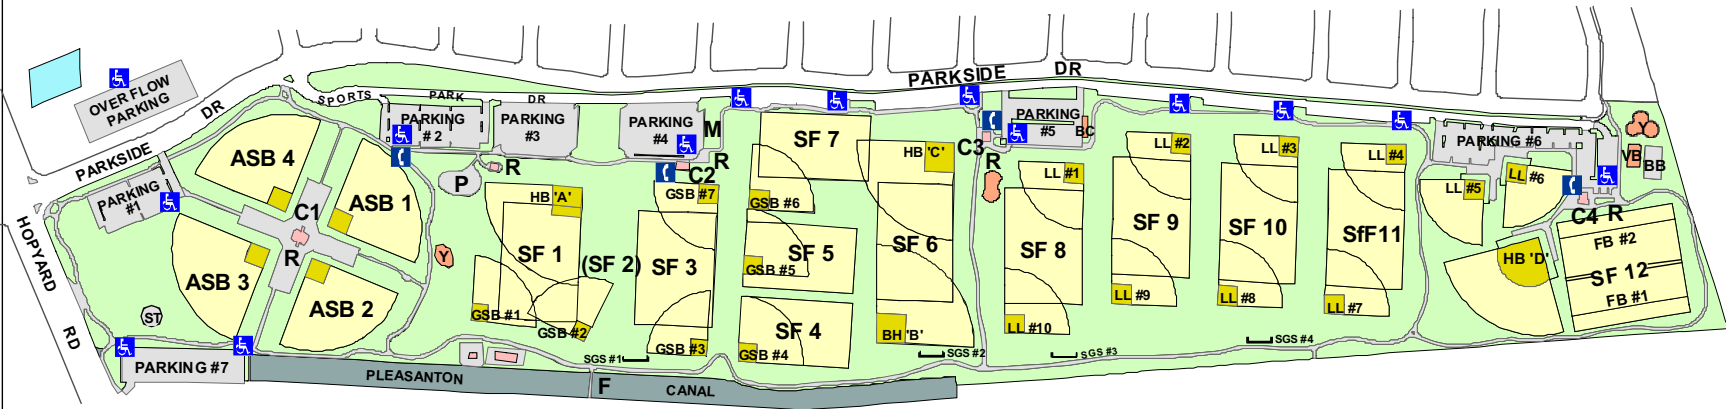

PLEASANTON SPORTS & RECREATION PARK

5800 Parkside Drive

(Peripheral path distance around park is 2.15 miles)

1 inch equals 1,300 feet

LEGEND

SF	Soccer Field	BC	Batting Cage
HB	Hardball Field	ST	Skateboard Track
LL	Little League Field	SGS	Soccer Goal Storage
ASB	Adult Softball Field	C	Concessions
GSB	Softball Field	R	Restroom
FB	Football Field	Y	Youth Play Area
BB	Basketball Field	F	Footbridge
VB	Volleyball	M	Sportspark Memorial
		P	Picnic Area

For information call Park & Community Services at (925) 931-5340

Map created by City of Pleasanton GIS Department